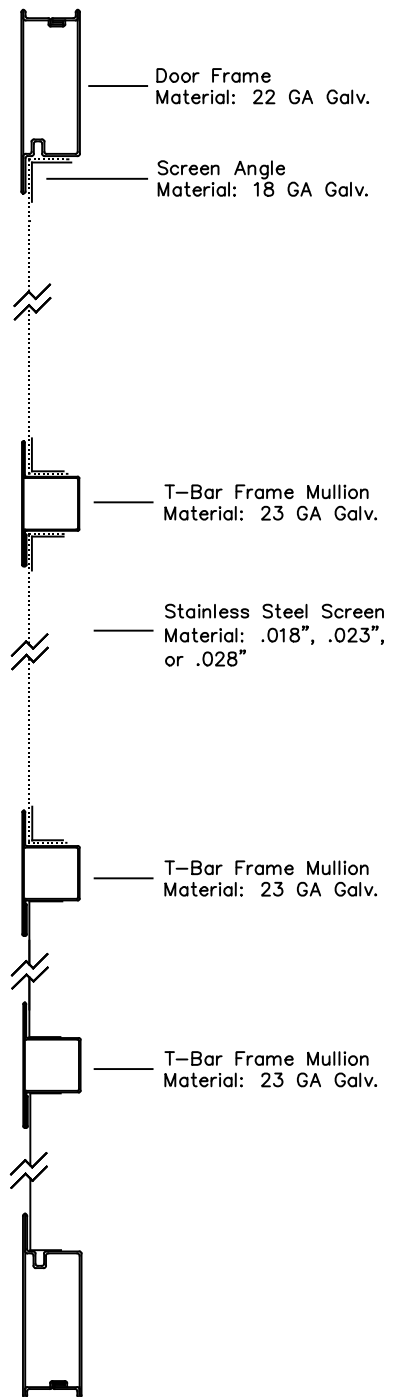

Model 404 Screen Door

Fully Welded Corners

Product: Model 404 Screen Door		Lansing Housing Products
Project		Phone: 800.331.8200
Draftsman: KMK		Fax: 563.538.4392