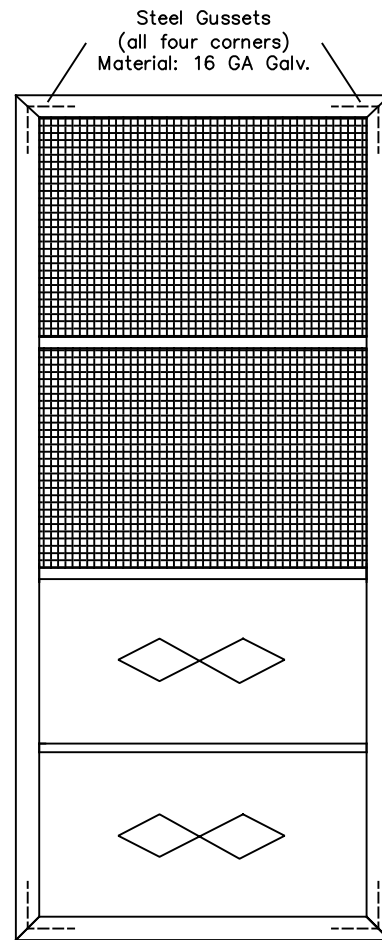

Model 404 Screen Door

Fully Welded Corners

Product: Model 404 Screen Door		Lansing Housing Products
Project		Phone: 800.331.8200
Draftsman: KMK		Fax: 563.538.4392