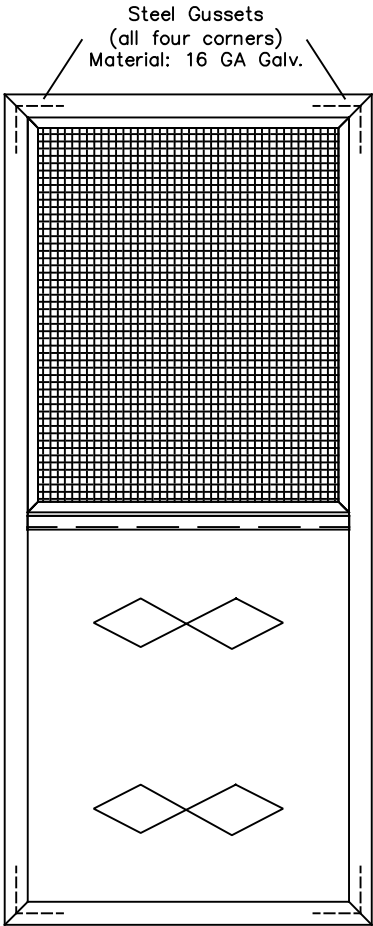

Model 407 Screen Door

Fully Welded Corners

Product: Model 407 Screen Door		Lansing Housing Products
Project		Phone: 800.331.8200
Draftsman: KMM		Fax: 563.538.4392