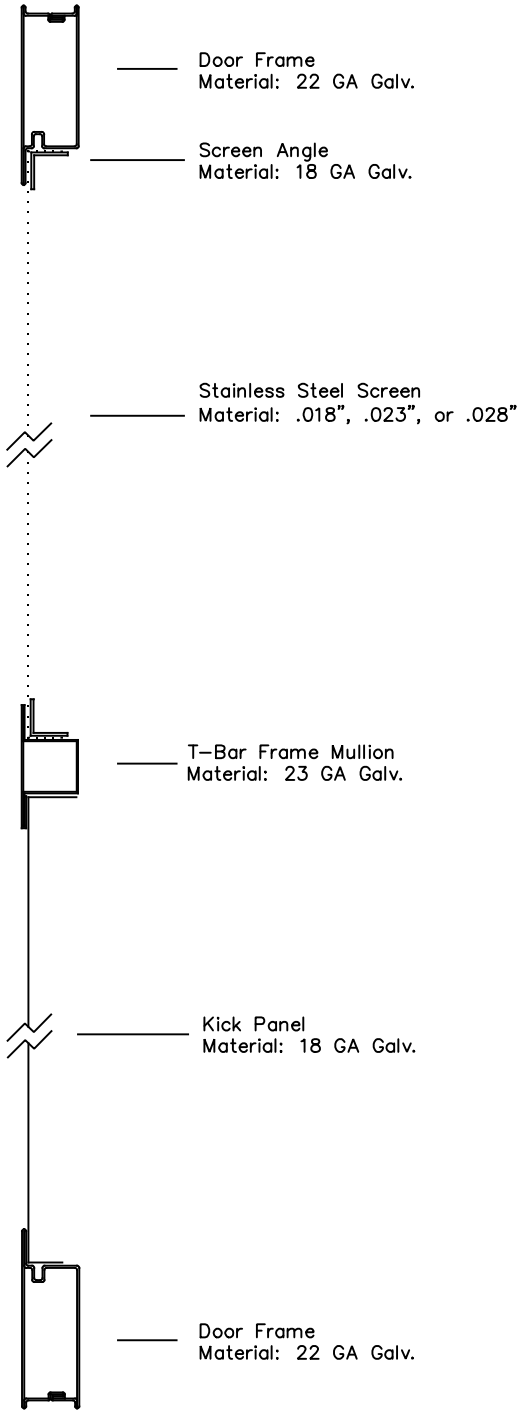

Model 407 Screen Door

Fully Welded Corners

Product: Model 407 Screen Door		Lansing Housing Products
Project		Phone: 800.331.8200
Draftsman: KMM		Fax: 563.538.4392