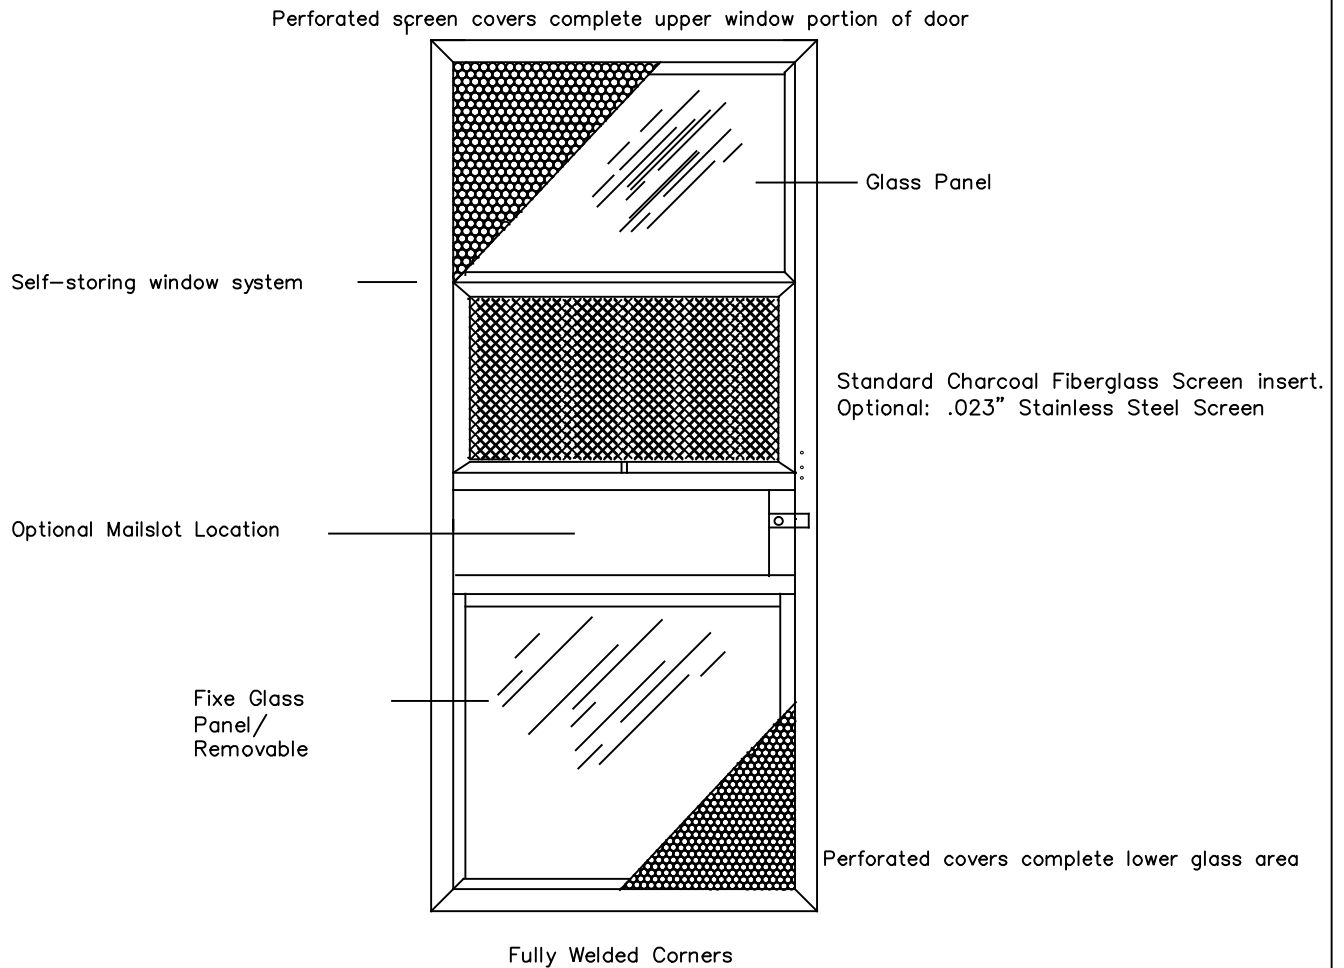

Model 604 Perforated Security Guard Storm Door

| | |
|--|--------------------------|
| Product: Model 604 Security Guard Storm Door | Lansing Housing Products |
| Project: | Phone: 800.331.8200 |
| Draftsman: KMM | Fax: 563.538.4392 |